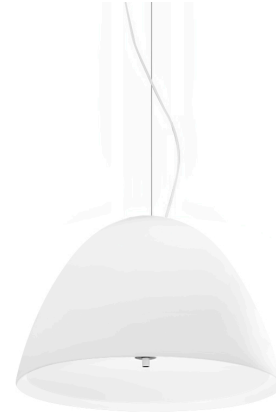

PANZERI

Willy Glass

220-240V AC
L07633.050.0000

● metallized grey

Data sheet

CODE	L07633.050.0000
SYSTEM POWER CONSUMPTION	max 150W
LIGHT SOURCE	LED retrofit / halogen
LIGHT SOURCE KIT	not included
COMPATIBLE SOURCES	LED retrofit bulb E27 (L max 120mm - Ø max 65mm) / max 150W E27
LIGHT DISTRIBUTION	diffused
POWER SUPPLY	220-240V AC
FREQUENCY	50/60Hz
WEIGHT	5,74 Kg
PROTECTION DEGREE	IP20
PACKING DIMENSIONS (CM)	58,0 x 40,0 x 58,0

Suspension lighting fixture for interiors, with direct and indirect light emission. Turned pickled sheet metal structure in metallized grey polyacrylic paint. Lampshade in mat white blown glass. Diffuser in modelled frosted glass. 2m (78,7") long steel suspension cable. 2,2m (86,6") long power cable in transparent PVC. Power canopy with galvanized sheet metal ceiling bracket and pickled sheet metal covering in metallized grey polyacrylic paint.