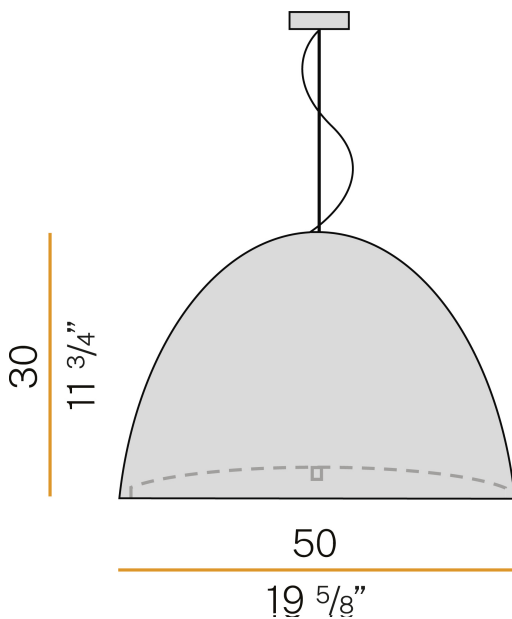

PANZERI

Willy Glass

220-240V AC
L07633.050.0000

● metallized grey

Data sheet

CODE	L07633.050.0000
SYSTEM POWER CONSUMPTION	max 150W
LIGHT SOURCE	LED retrofit / halogen
LIGHT SOURCE KIT	not included
COMPATIBLE SOURCES	LED retrofit bulb E27 (L max 120mm - Ø max 65mm) / max 150W E27
LIGHT DISTRIBUTION	diffused
POWER SUPPLY	220-240V AC
FREQUENCY	50/60Hz
WEIGHT	5,74 Kg
PROTECTION DEGREE	IP20
PACKING DIMENSIONS (CM)	58,0 x 40,0 x 58,0

Suspension lighting fixture for interiors, with direct and indirect light emission. Turned pickled sheet metal structure in metallized grey polyacrylic paint. Lampshade in mat white blown glass. Diffuser in modelled frosted glass. 2m (78,7") long steel suspension cable. 2,2m (86,6") long power cable in transparent PVC. Power canopy with galvanized sheet metal ceiling bracket and pickled sheet metal covering in metallized grey polyacrylic paint.

Technical drawing

Polar diagram